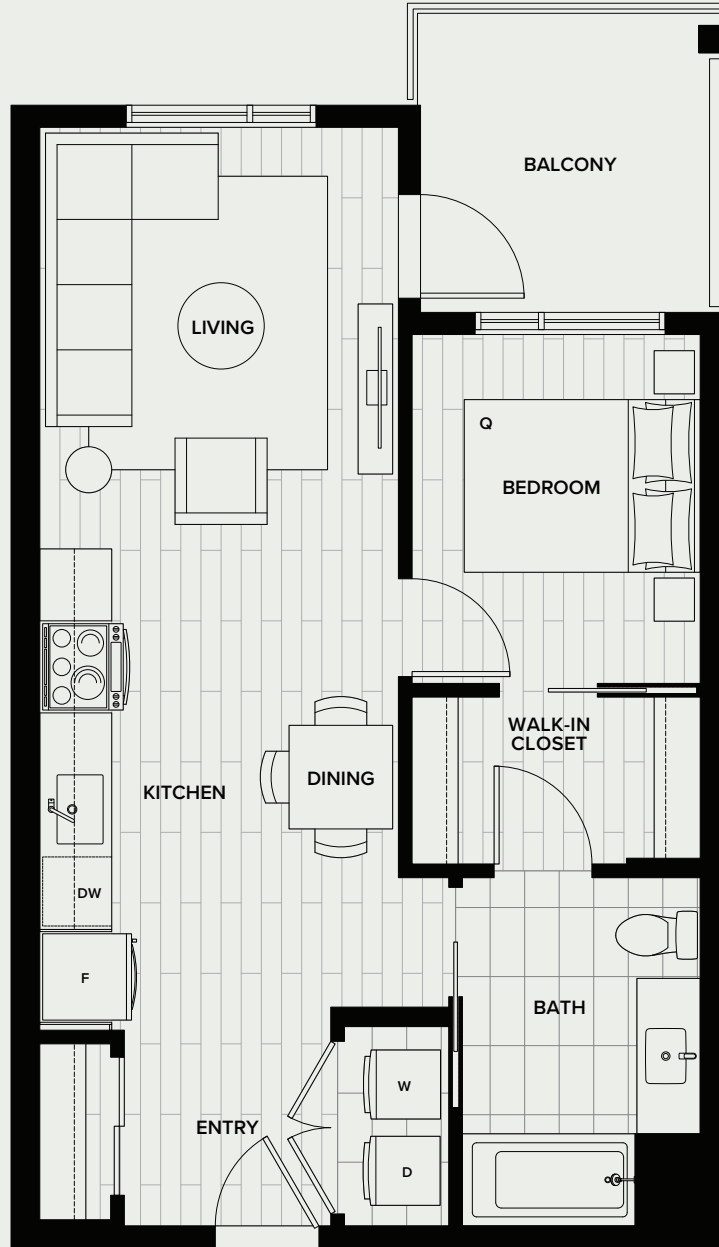

C3

1 BED, 1 BATH

INDOOR: 613 SF

OUTDOOR: 76 SF

TOTAL: 689 SF