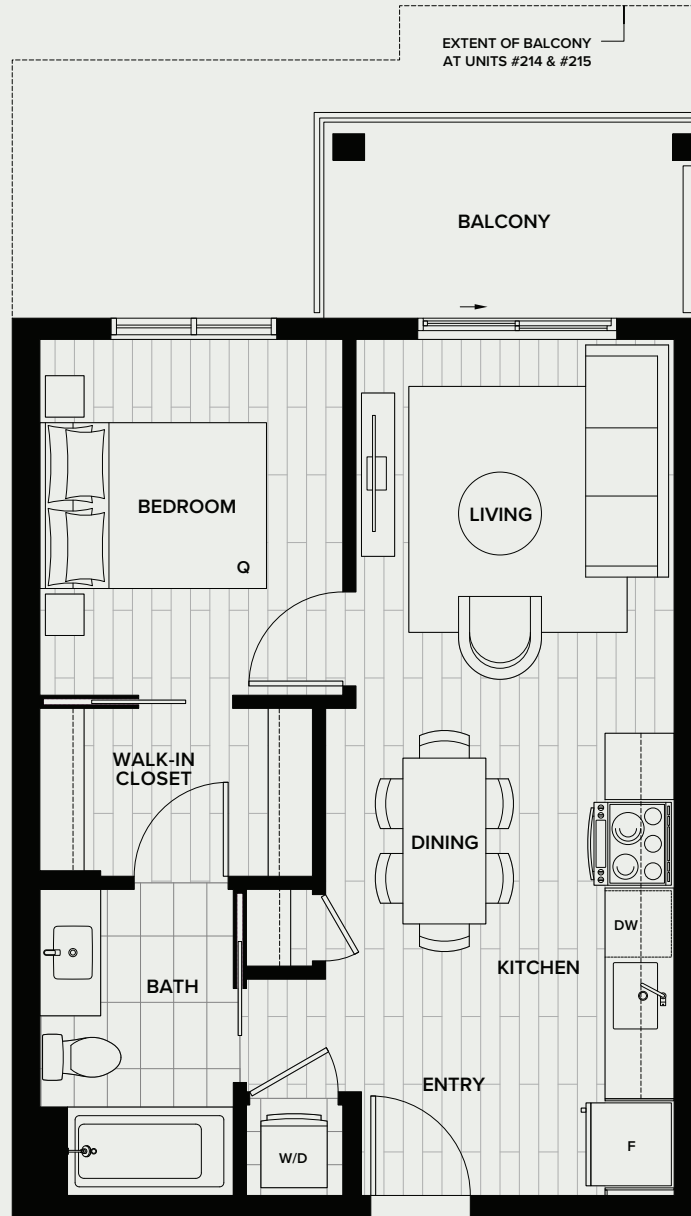

## 1 BED, 1 BATH

INDOOR: 419-430 SF  
OUTDOOR: 123-195 SF  
TOTAL: 542-625 SF

LEVEL 02

LEVELS 03-06

LEVEL 07

## 1 BED, 1 BATH

INDOOR: 534-543 SF

OUTDOOR: 66-166 SF

TOTAL: 600-709 SF

LEVEL 02

LEVELS 03-06