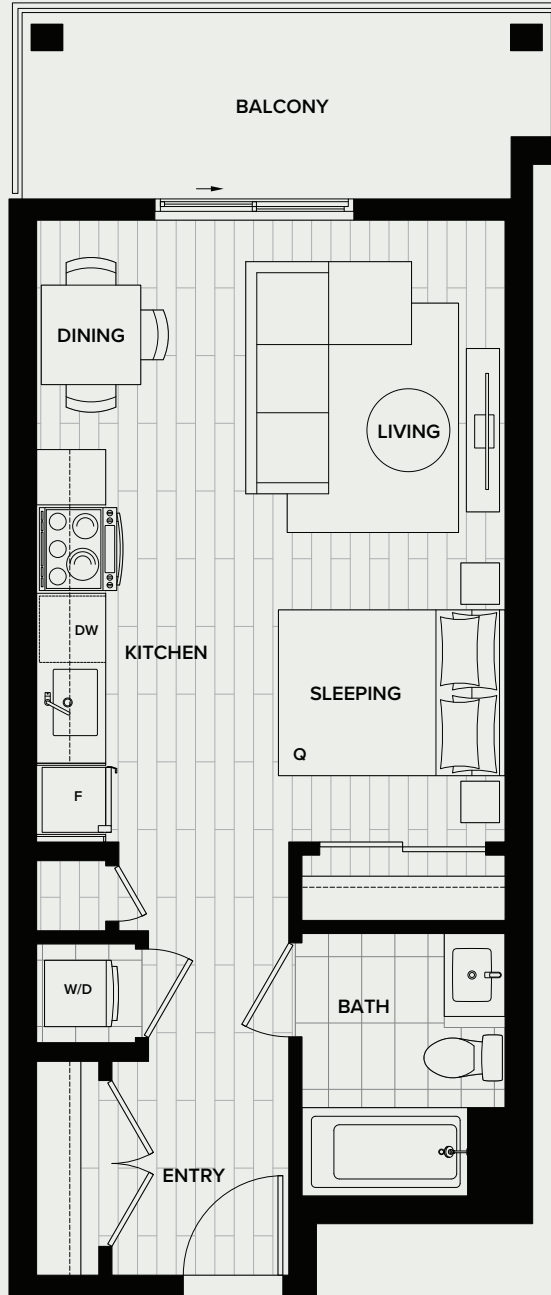

## STUDIO, 1 BATH

INDOOR: 446 SF

OUTDOOR: 60-89 SF

TOTAL: 506-535 SF

LEVEL 02

LEVELS 03-06

# A1

## STUDIO, 1 BATH

INDOOR: 474-477 SF

OUTDOOR: 92 SF

TOTAL: 566-569 SF

LEVEL 02

LEVEL 04