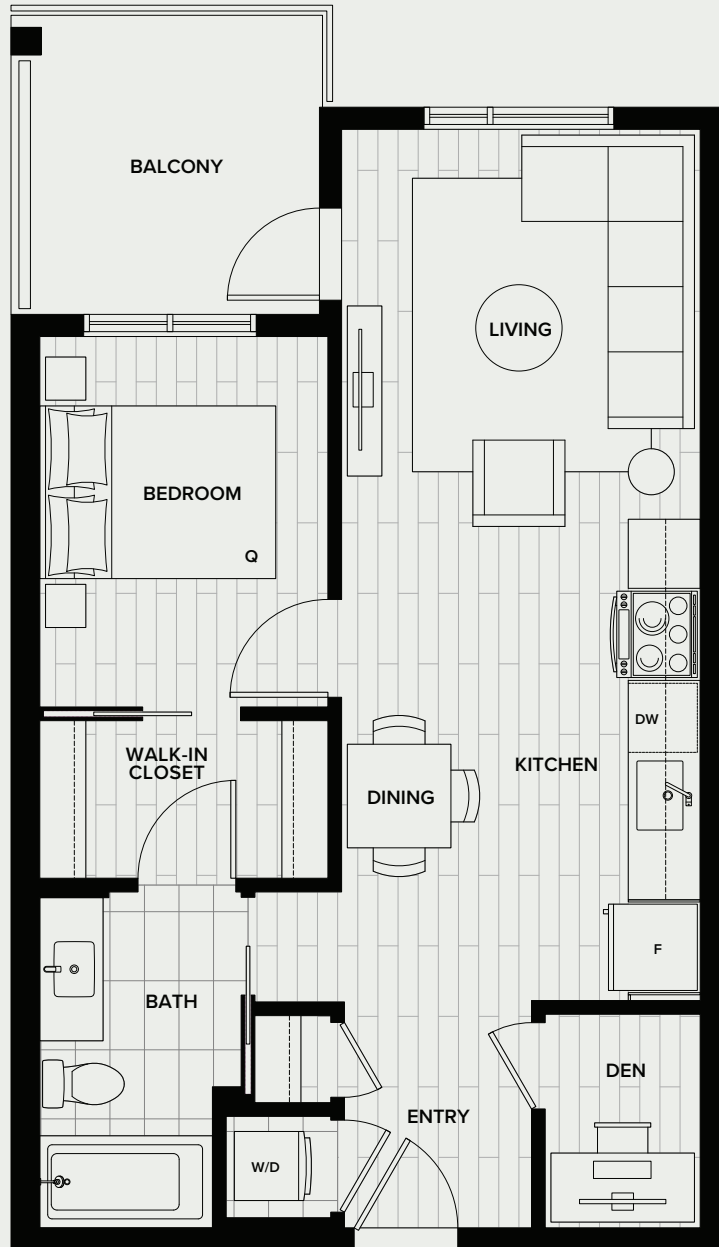

D

1 BED + DEN, 1 BATH

INDOOR: 602 SF
OUTDOOR: 76 SF
TOTAL: 678 SF