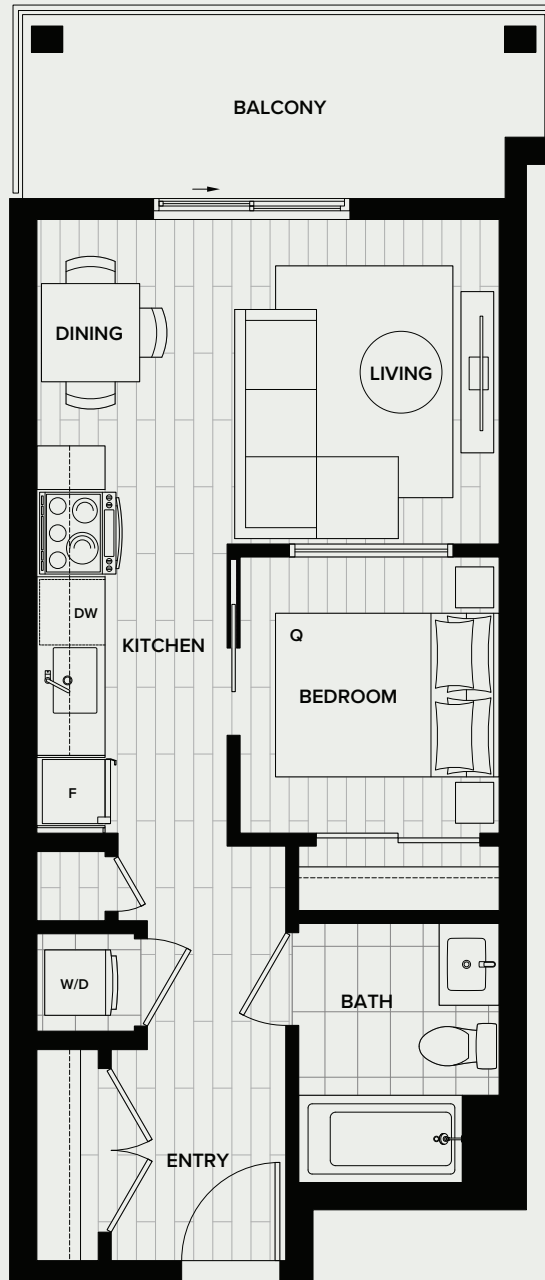

## STUDIO, 1 BATH

INDOOR: 446 SF

OUTDOOR: 60-89 SF

TOTAL: 506-535 SF

LEVEL 02

LEVELS 03-06

## STUDIO, 1 BATH

INDOOR: 474-477 SF

OUTDOOR: 92 SF

TOTAL: 566-569 SF

LEVEL 02

LEVEL 04

# B

## JR 1 BED, 1 BATH

INDOOR: 474 SF  
OUTDOOR: 92 SF  
TOTAL: 566 SF

LEVEL 03

LEVELS 05-06