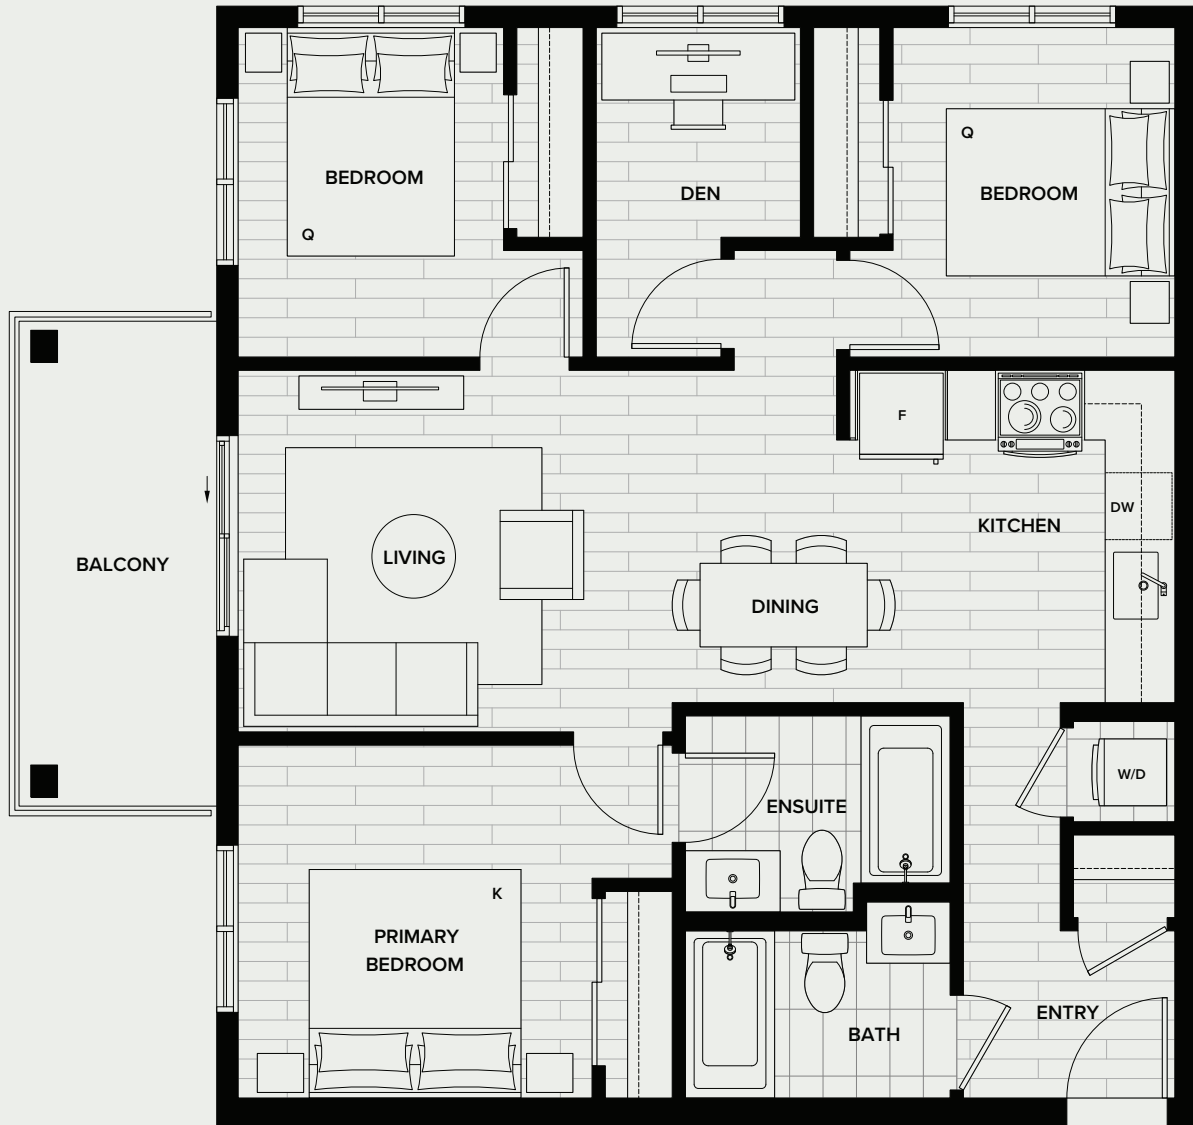

## 3 BED, 2 BATH

INDOOR: 895-897 SF  
OUTDOOR: 86-306 SF  
TOTAL: 981-1203 SF

LEVEL 02

LEVELS 03-06

LEVEL 07

# H 3 BED + DEN, 2 BATH

INDOOR: 957 SF  
 OUTDOOR: 88 SF  
 TOTAL: 1045 SF

LEVEL 02

LEVELS 03-06

LEVEL 07