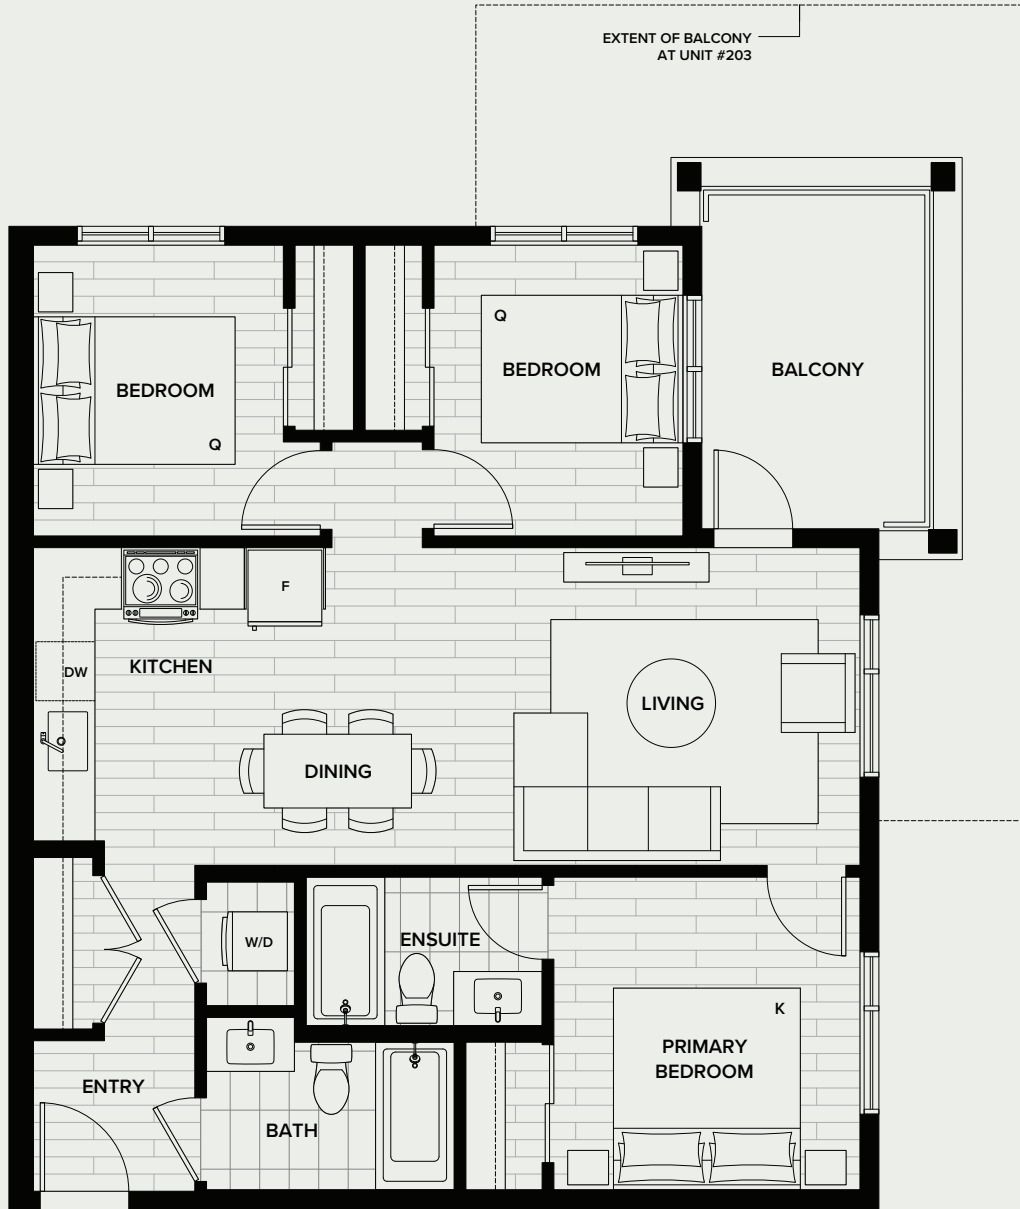

G

3 BED, 2 BATH

INDOOR: 895-897 SF
OUTDOOR: 86-306 SF
TOTAL: 981-1203 SF