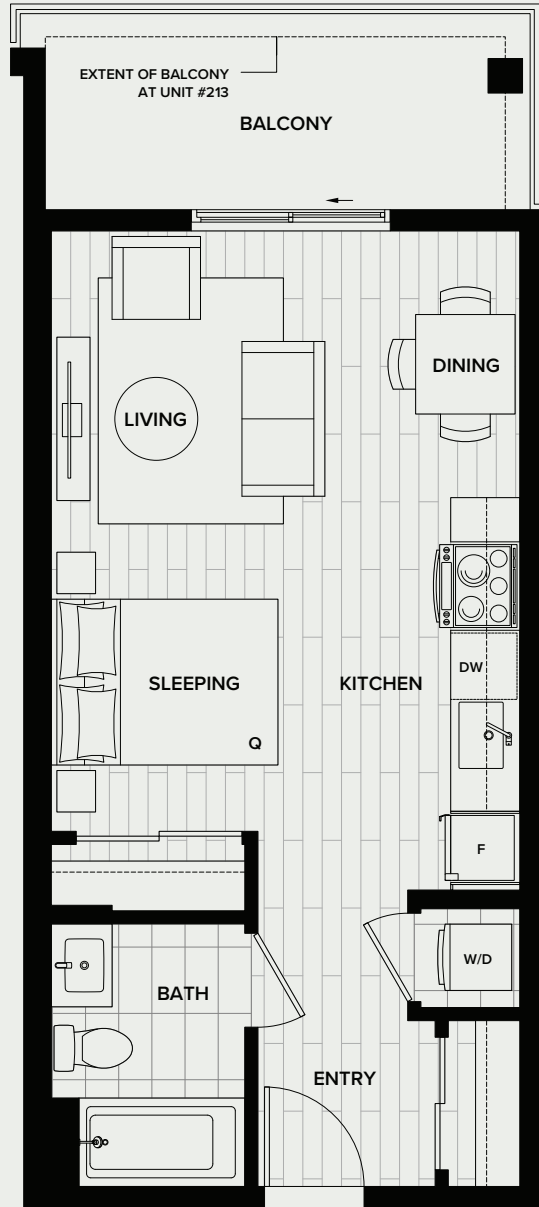

# A

## STUDIO, 1 BATH

INDOOR: 446 SF

OUTDOOR: 60-89 SF

TOTAL: 506-535 SF

LEVEL 02

LEVELS 03-06

## STUDIO, 1 BATH

INDOOR: 474-477 SF

OUTDOOR: 92 SF

TOTAL: 566-569 SF

LEVEL 02

LEVEL 04