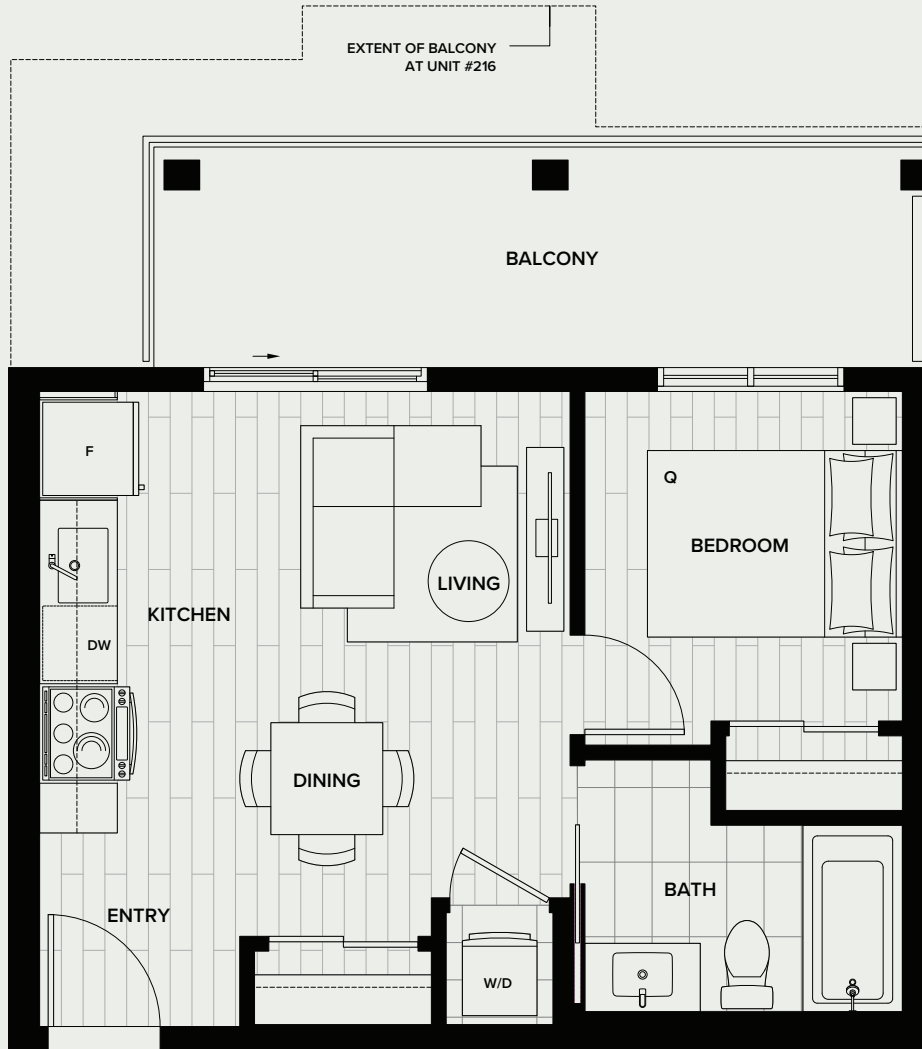

C

1 BED, 1 BATH

INDOOR: 419-430 SF
OUTDOOR: 123-195 SF
TOTAL: 542-625 SF