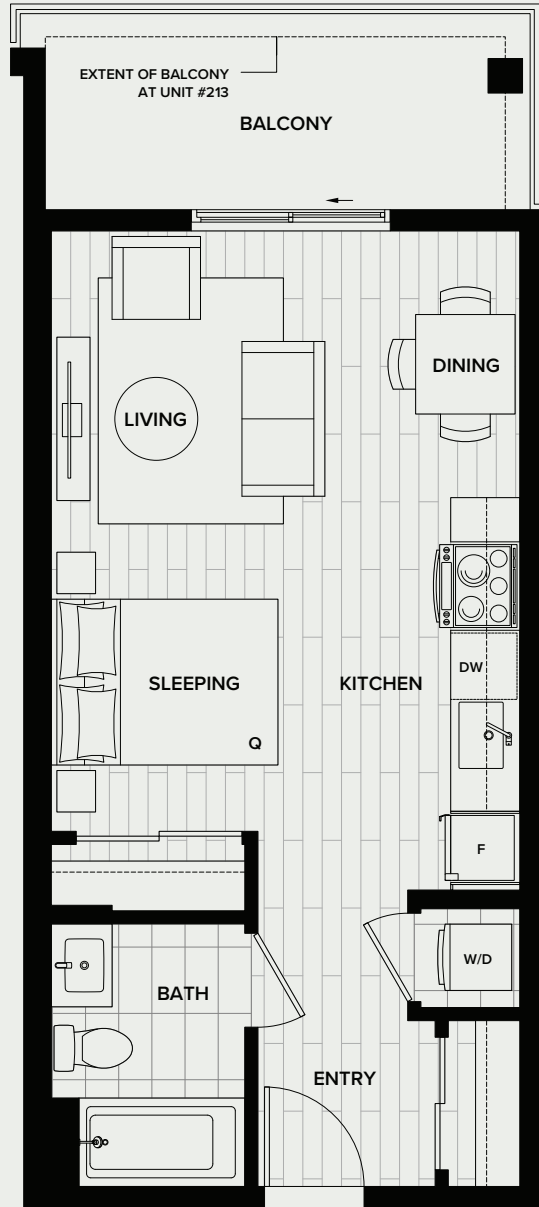

A

STUDIO, 1 BATH

INDOOR: 446 SF

OUTDOOR: 60-89 SF

TOTAL: 506-535 SF

LEVEL 02

LEVELS 03-06