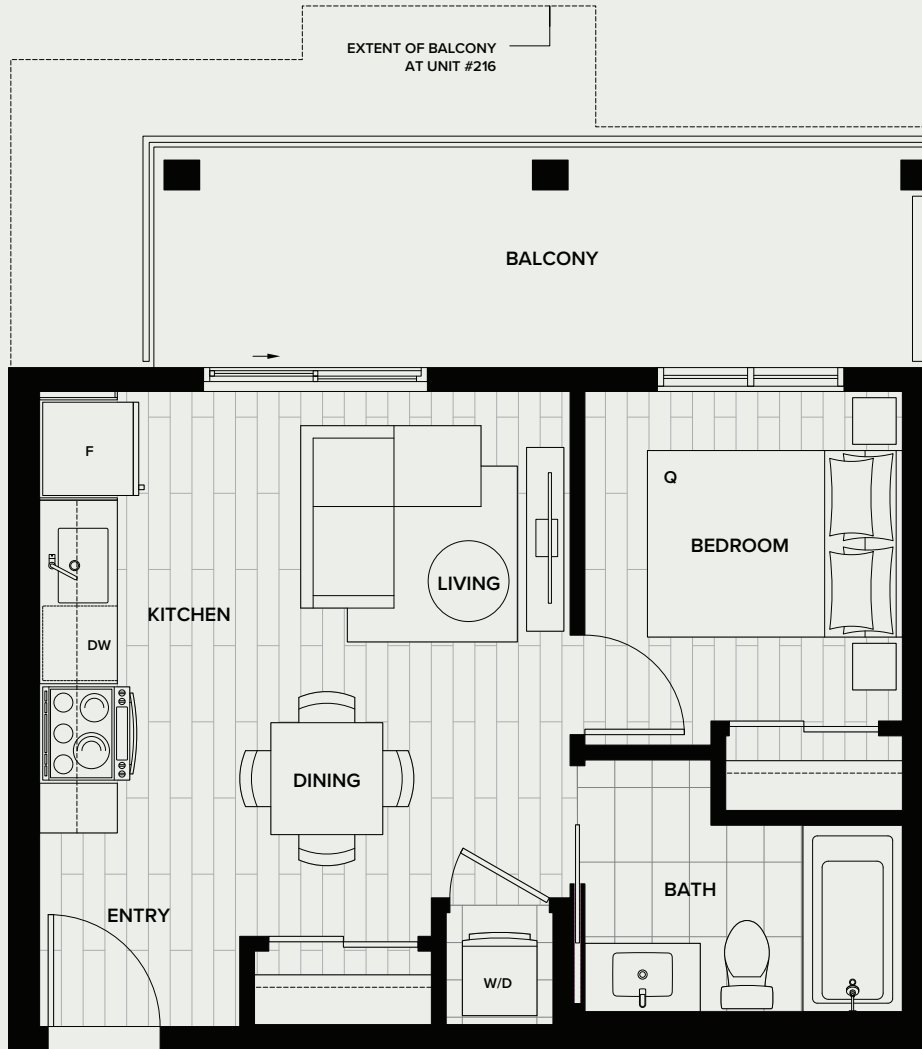

# C

## 1 BED, 1 BATH

INDOOR: 419-430 SF

OUTDOOR: 123-195 SF

TOTAL: 542-625 SF

LEVEL 02

LEVELS 03-06

LEVEL 07