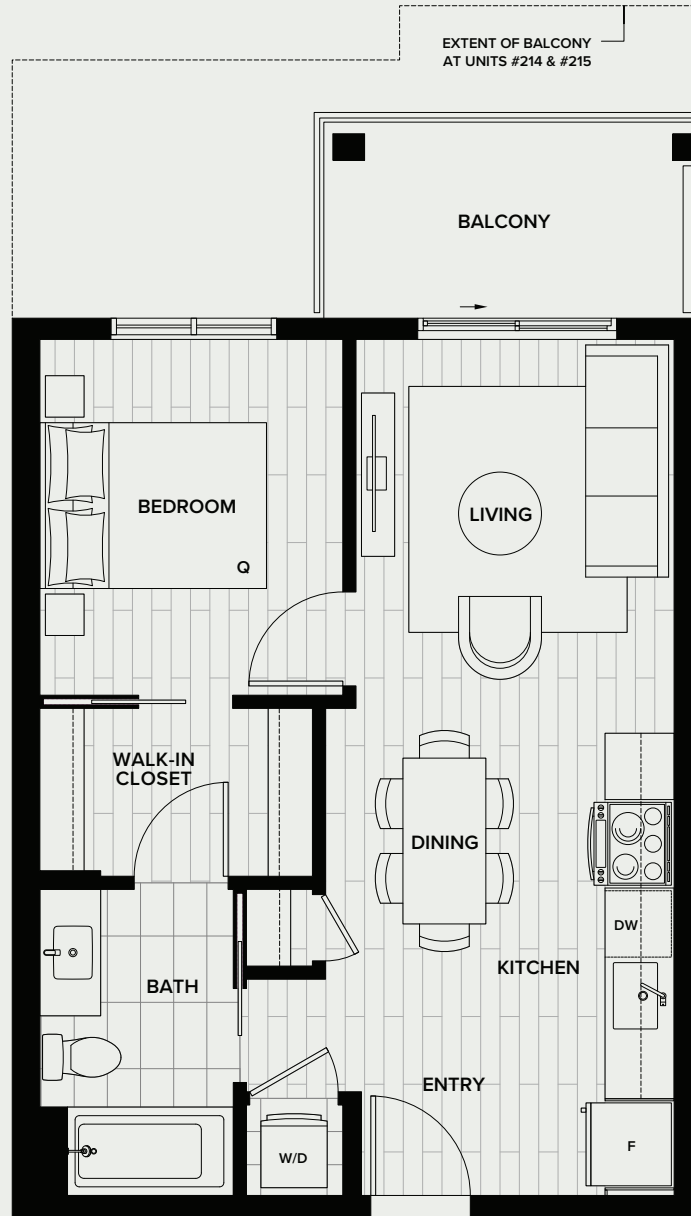

# C1

## 1 BED, 1 BATH

INDOOR: 534-543 SF

OUTDOOR: 66-166 SF

TOTAL: 600-709 SF

LEVEL 02

LEVELS 03-06