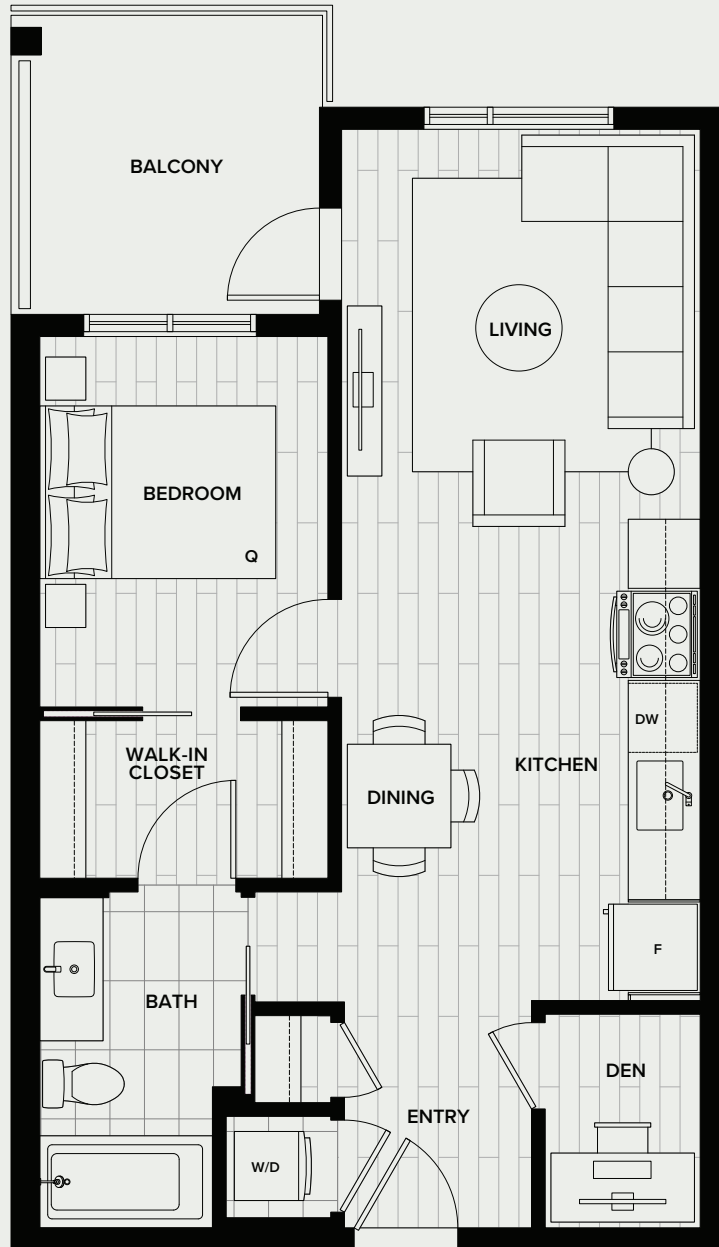

# D

## 1 BED + DEN, 1 BATH

INDOOR: 602 SF  
OUTDOOR: 76 SF  
TOTAL: 678 SF

LEVEL 02

LEVELS 03-06