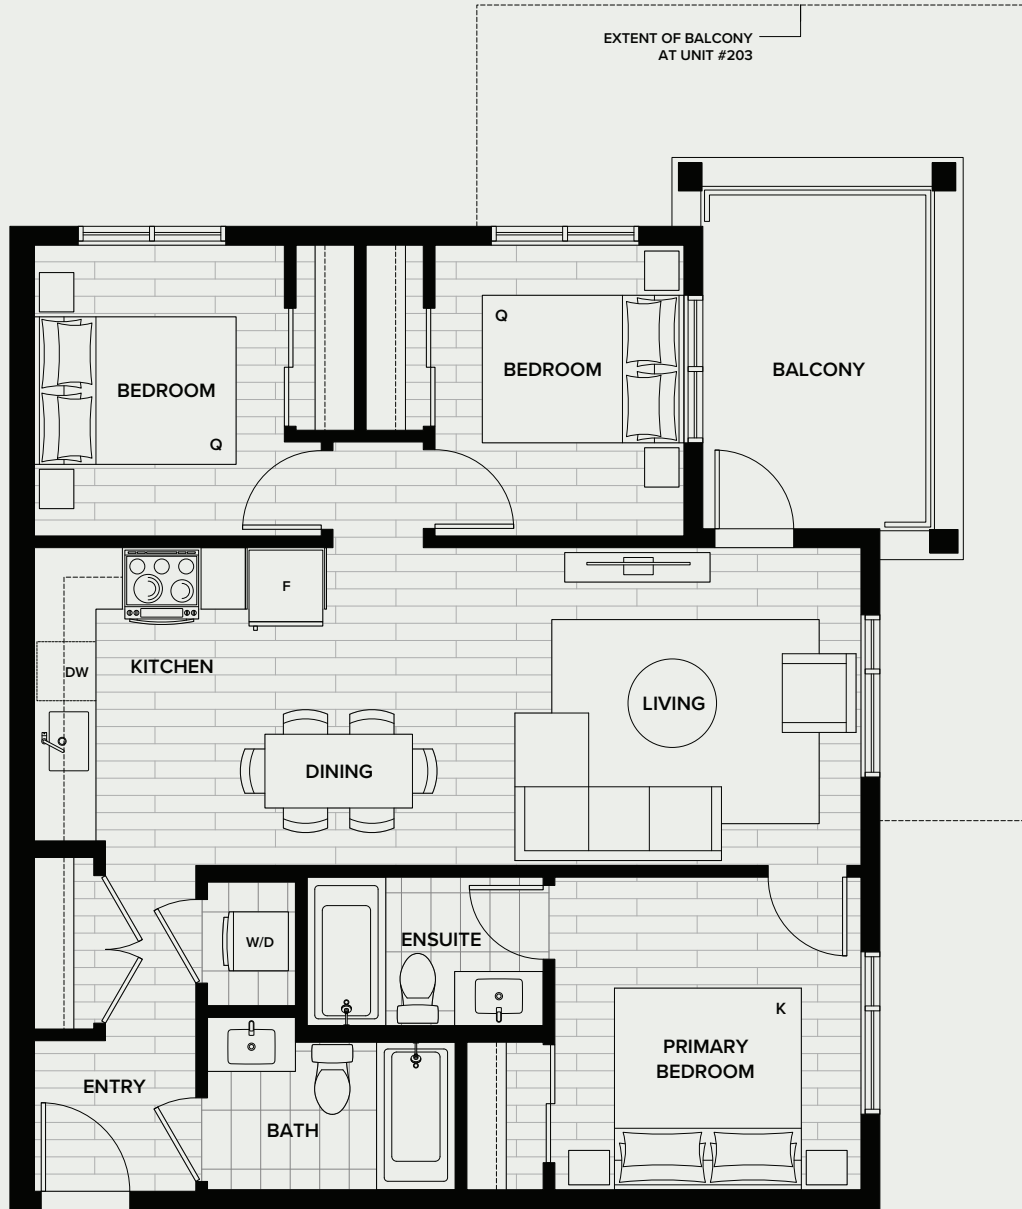

G

3 BED, 2 BATH

INDOOR: 895-897 SF
OUTDOOR: 86-306 SF
TOTAL: 981-1203 SF

LEVEL 02

LEVELS 03-06

LEVEL 07