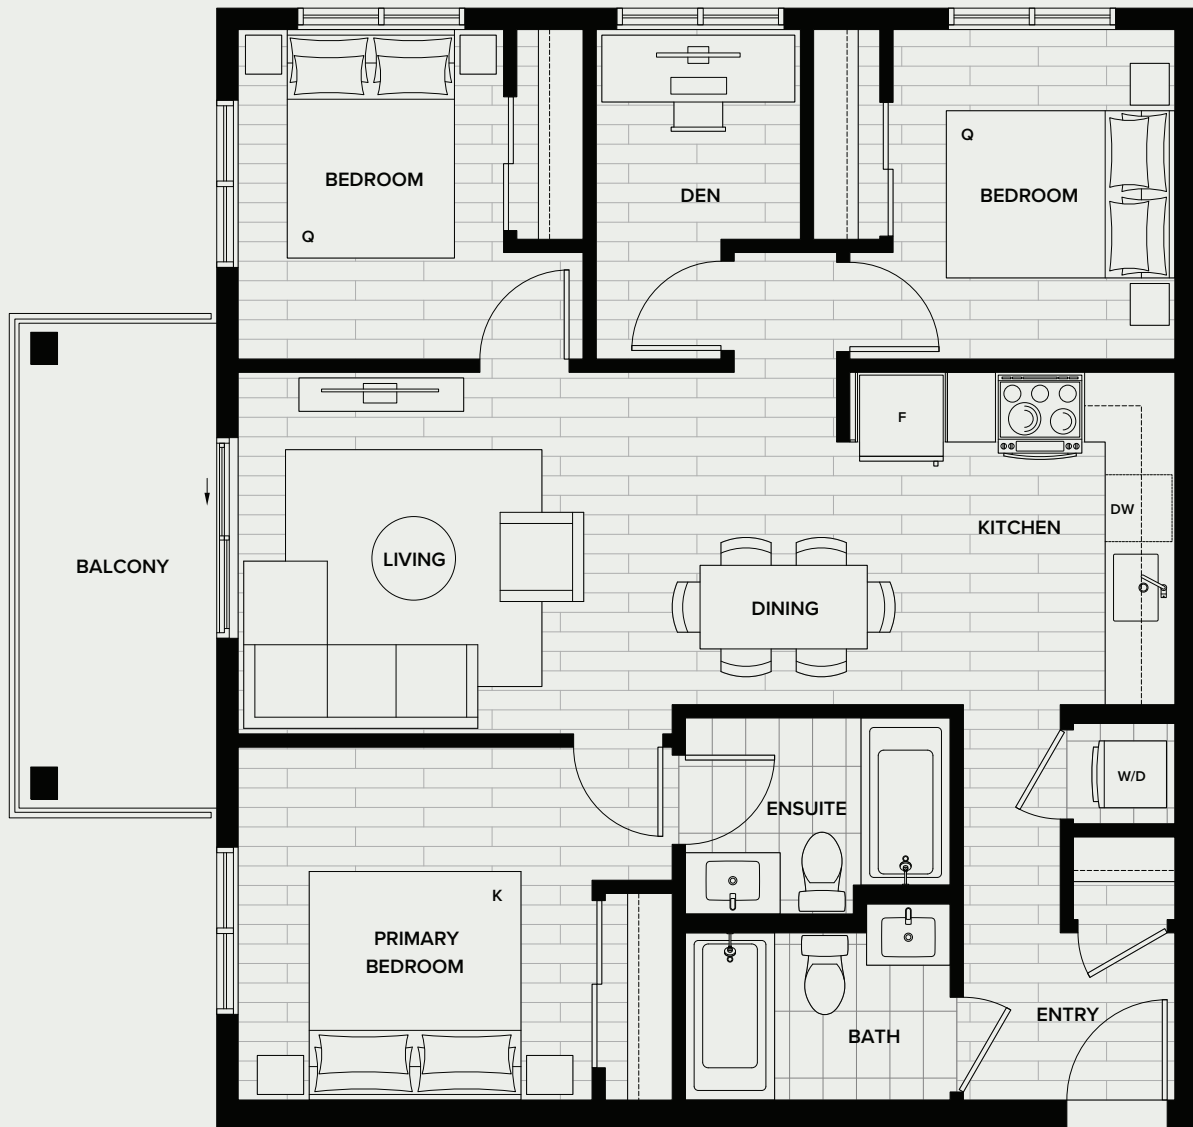

H 3 BED + DEN, 2 BATH

INDOOR: 957 SF
 OUTDOOR: 88 SF
 TOTAL: 1045 SF

LEVEL 02

LEVELS 03-06

LEVEL 07